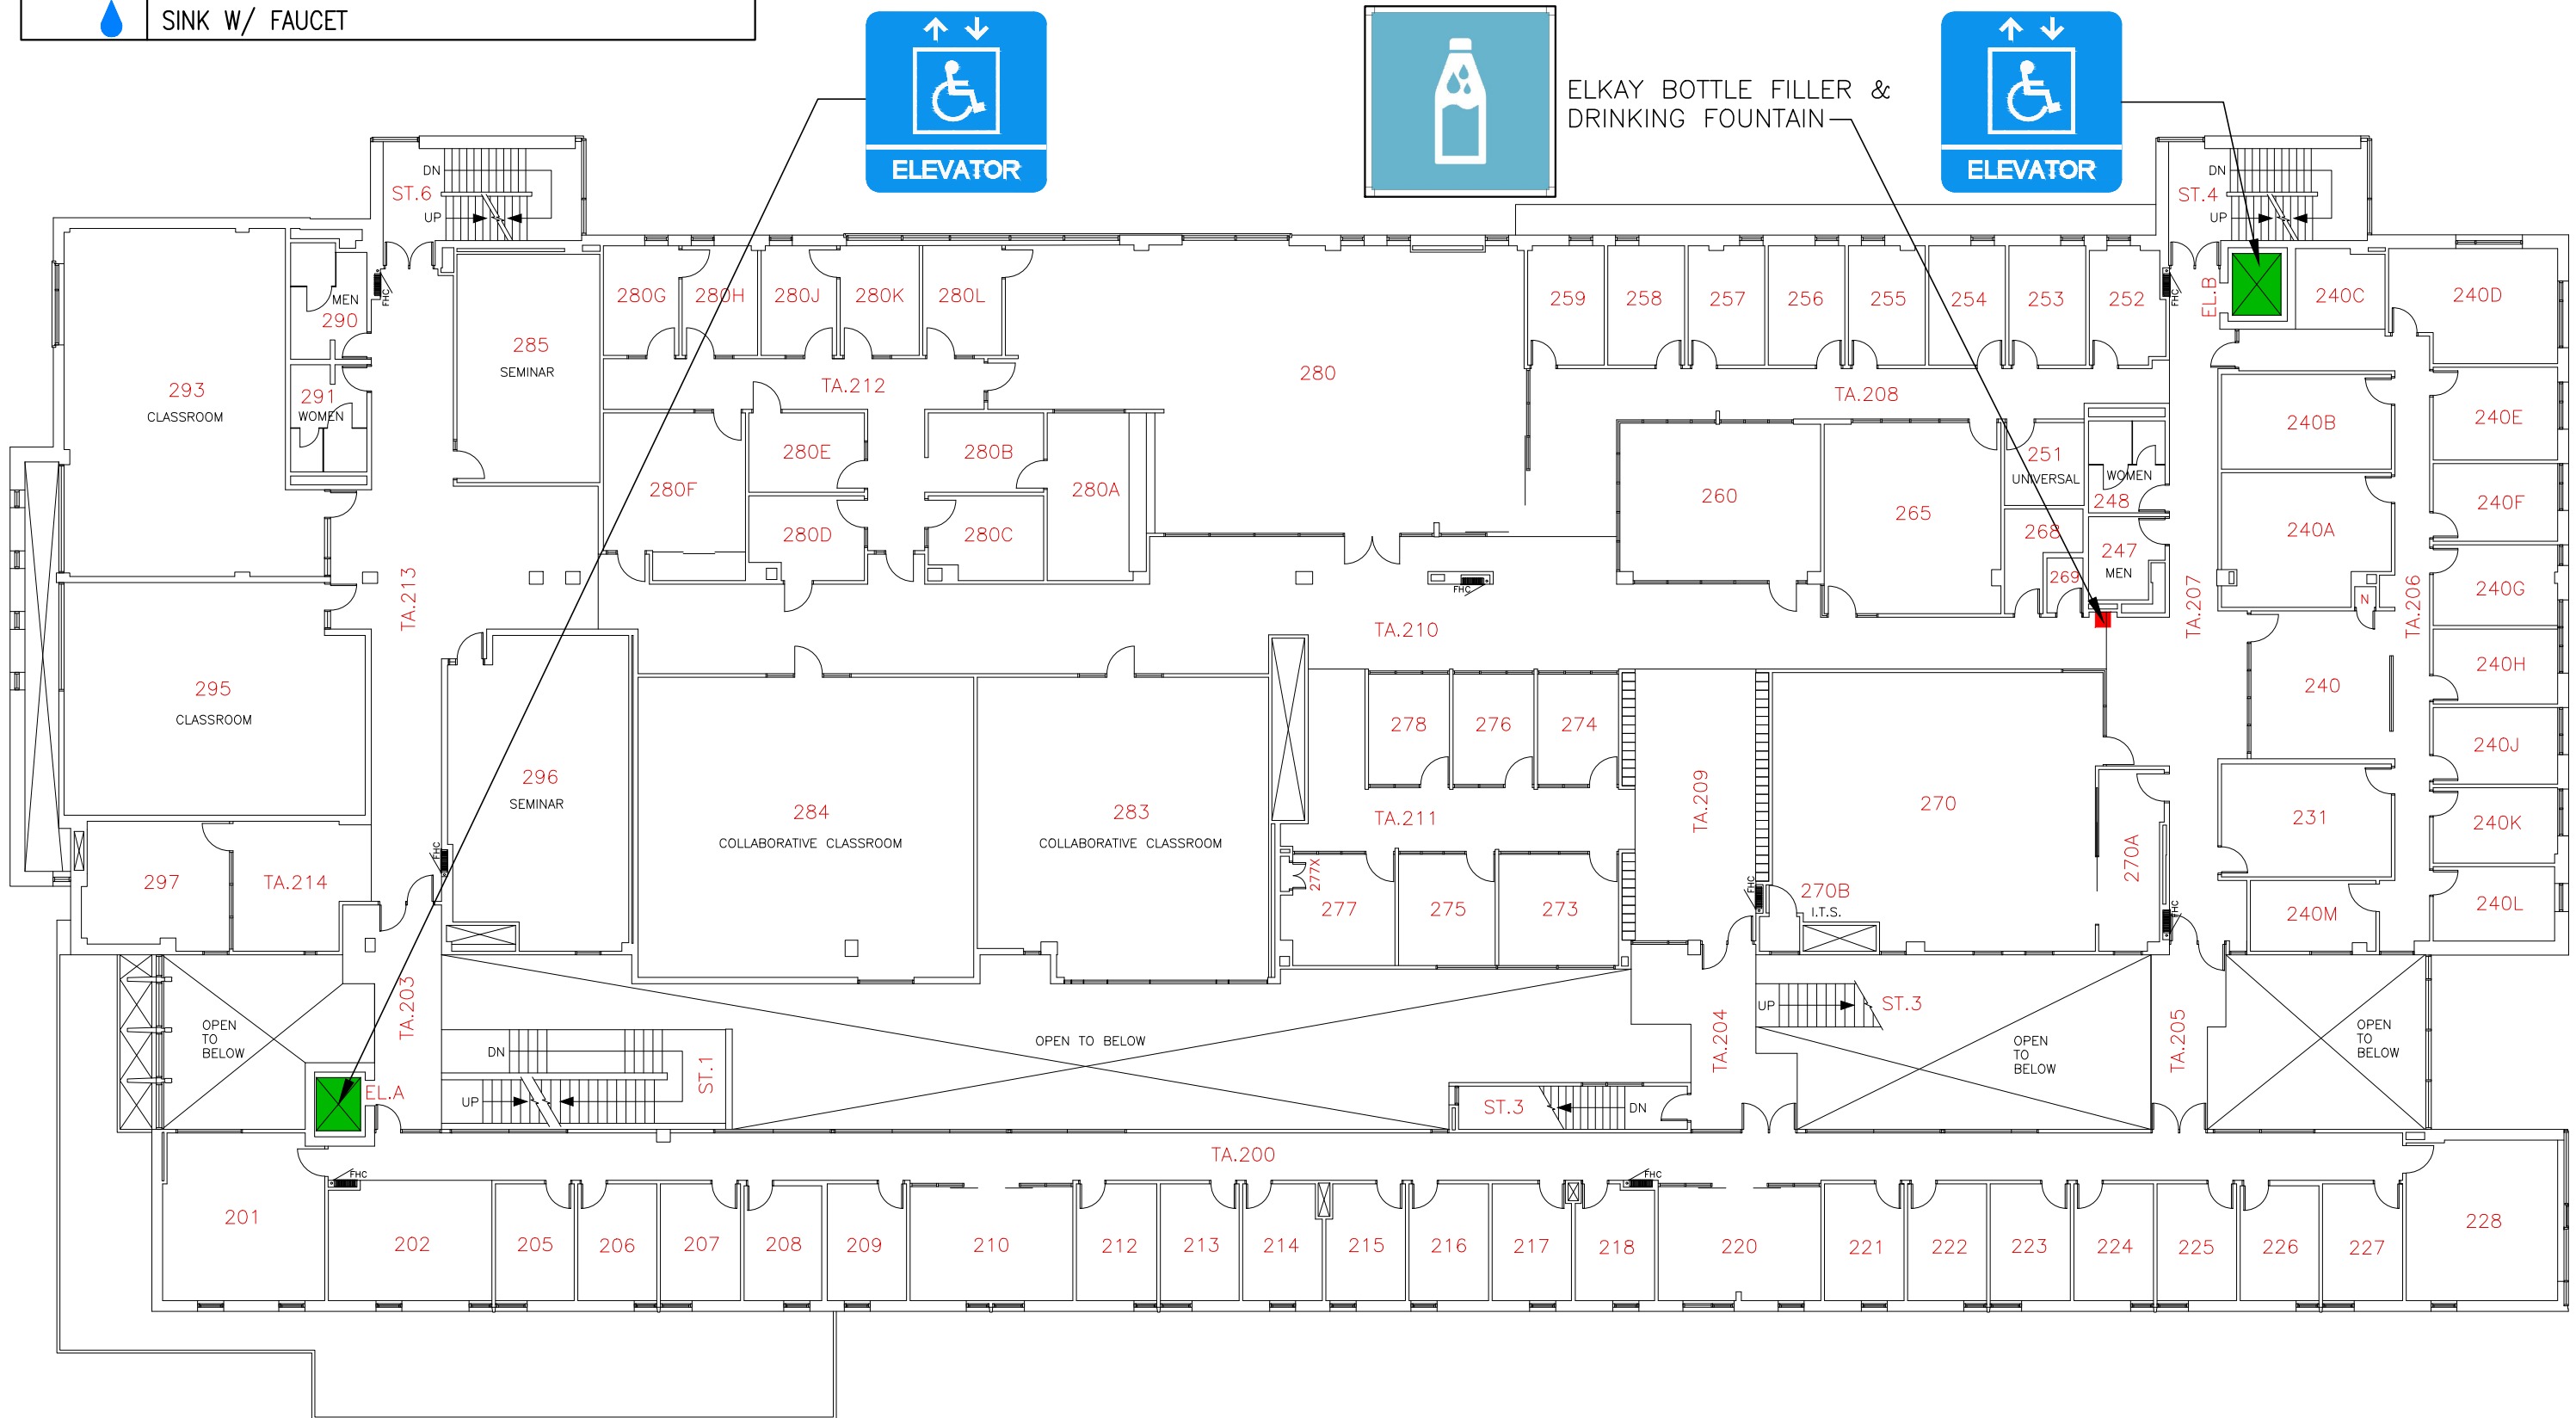

# LEGEND

SYMBOL	DESCRIPTIONS
	ELEVATOR
	WATER REFILL STATION
	SINK W/ FAUCET

ELKAY BOTTLE FILLER & DRINKING FOUNTAIN